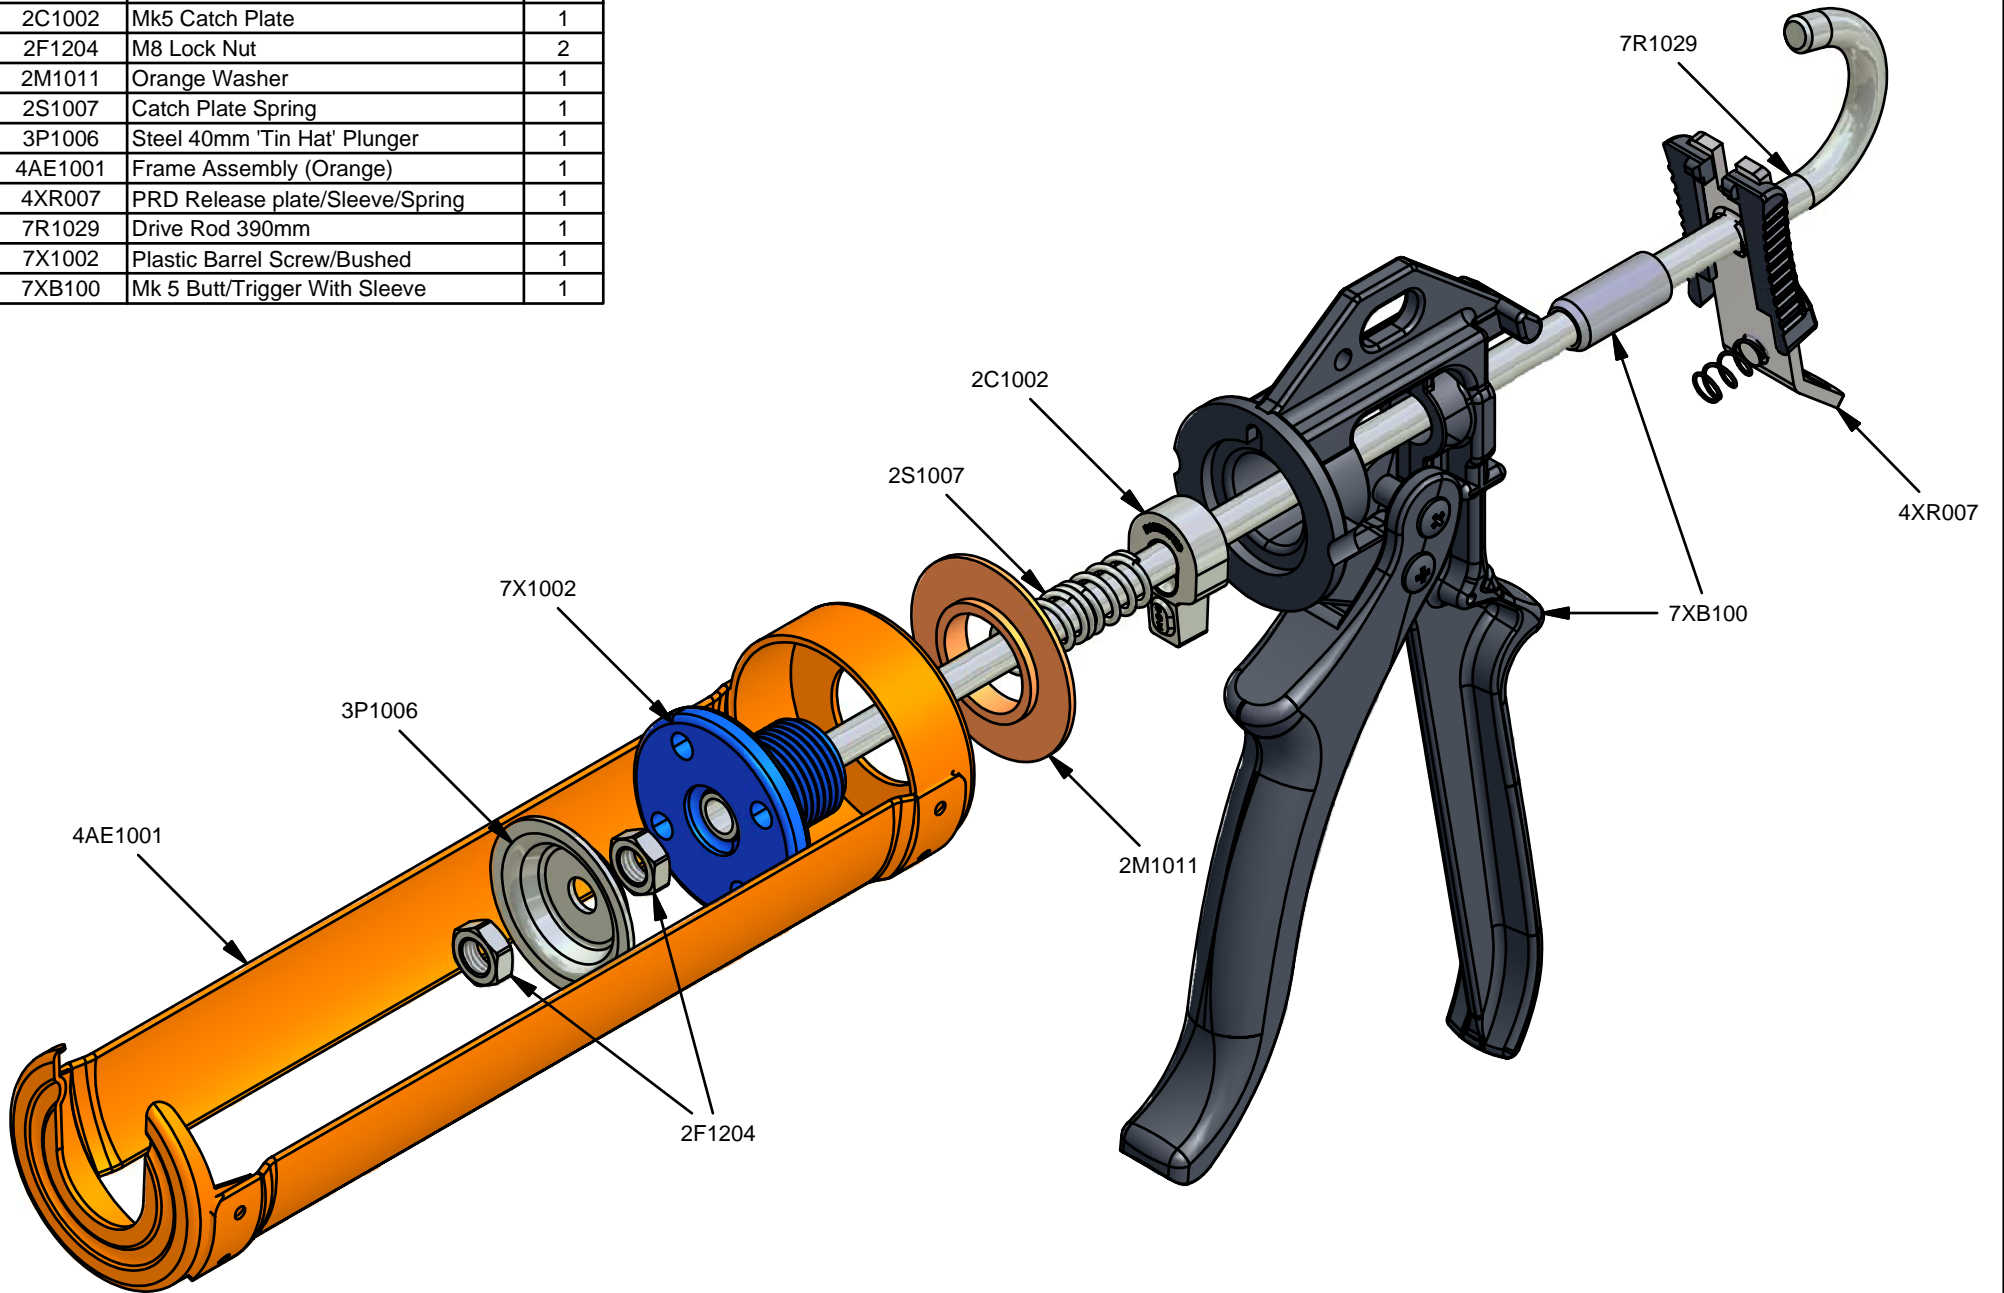

Parts List		
STOCK No	DESCRIPTION	QTY
2C1002	Mk5 Catch Plate	1
2F1204	M8 Lock Nut	2
2M1011	Orange Washer	1
2S1007	Catch Plate Spring	1
3P1006	Steel 40mm 'Tin Hat' Plunger	1
4AE1001	Frame Assembly (Orange)	1
4XR007	PRD Release plate/Sleeve/Spring	1
7R1029	Drive Rod 390mm	1
7X1002	Plastic Barrel Screw/Bushed	1
7XB100	Mk 5 Butt/Trigger With Sleeve	1

Powerflow Cartridge 310

www.pccox.co.uk
 sales@pccox.co.uk
 TEL:44(0)1635 264500

REV
 E

DATE
 20/05/2008

Parts List		
STOCK No	DESCRIPTION	QTY
2C1002	Mk5 Catch Plate	1
2F1204	M8 Lock Nut	2
2M1011	Orange Washer	1
2S1007	Catch Plate Spring	1
3P1006	Steel 40mm 'Tin Hat' Plunger	1
4AE1001	Frame Assembly (Orange)	1
4XR007	PRD Release plate/Sleeve/Spring	1
7R1029	Drive Rod 390mm	1
7X1002	Plastic Barrel Screw/Bushed	1
7XB100	Mk 5 Butt/Trigger With Sleeve	1