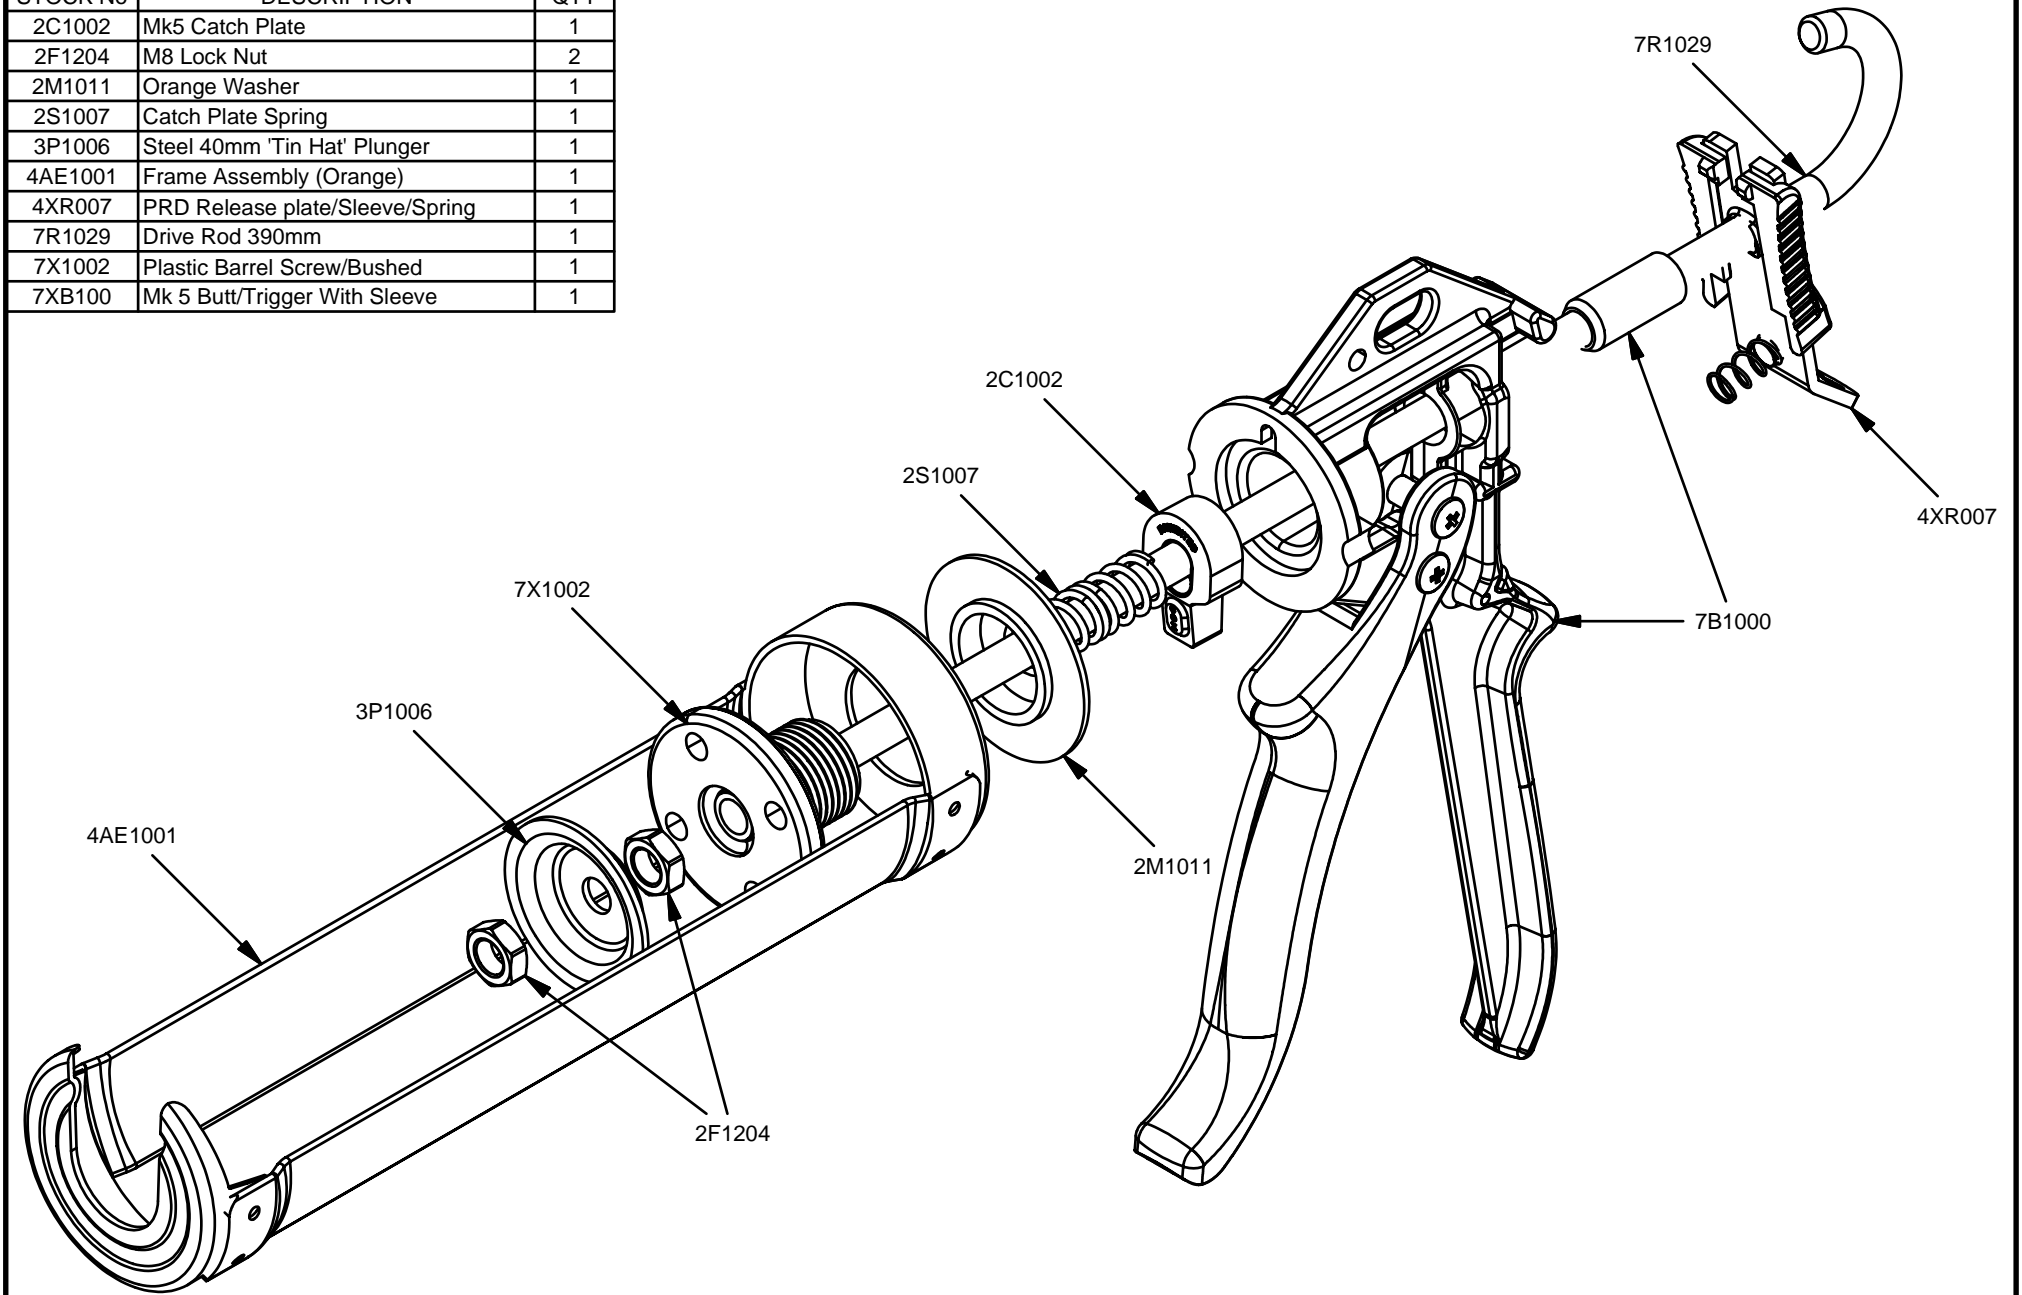

Parts List		
STOCK No	DESCRIPTION	QTY
2C1002	Mk5 Catch Plate	1
2F1204	M8 Lock Nut	2
2M1011	Orange Washer	1
2S1007	Catch Plate Spring	1
3P1006	Steel 40mm 'Tin Hat' Plunger	1
4AE1001	Frame Assembly (Orange)	1
4XR007	PRD Release plate/Sleeve/Spring	1
7R1029	Drive Rod 390mm	1
7X1002	Plastic Barrel Screw/Bushed	1
7XB100	Mk 5 Butt/Trigger With Sleeve	1

Powerflow Cartridge 310

www.pccox.co.uk
 sales@pccox.co.uk
 TEL:44(0)1635 264500

REV
 E

DATE
 20/05/2008

Parts List		
STOCK No	DESCRIPTION	QTY
2C1002	Mk5 Catch Plate	1
2F1204	M8 Lock Nut	2
2M1011	Orange Washer	1
2S1007	Catch Plate Spring	1
3P1006	Steel 40mm 'Tin Hat' Plunger	1
4AE1001	Frame Assembly (Orange)	1
4XR007	PRD Release plate/Sleeve/Spring	1
7R1029	Drive Rod 390mm	1
7X1002	Plastic Barrel Screw/Bushed	1
7XB100	Mk 5 Butt/Trigger With Sleeve	1