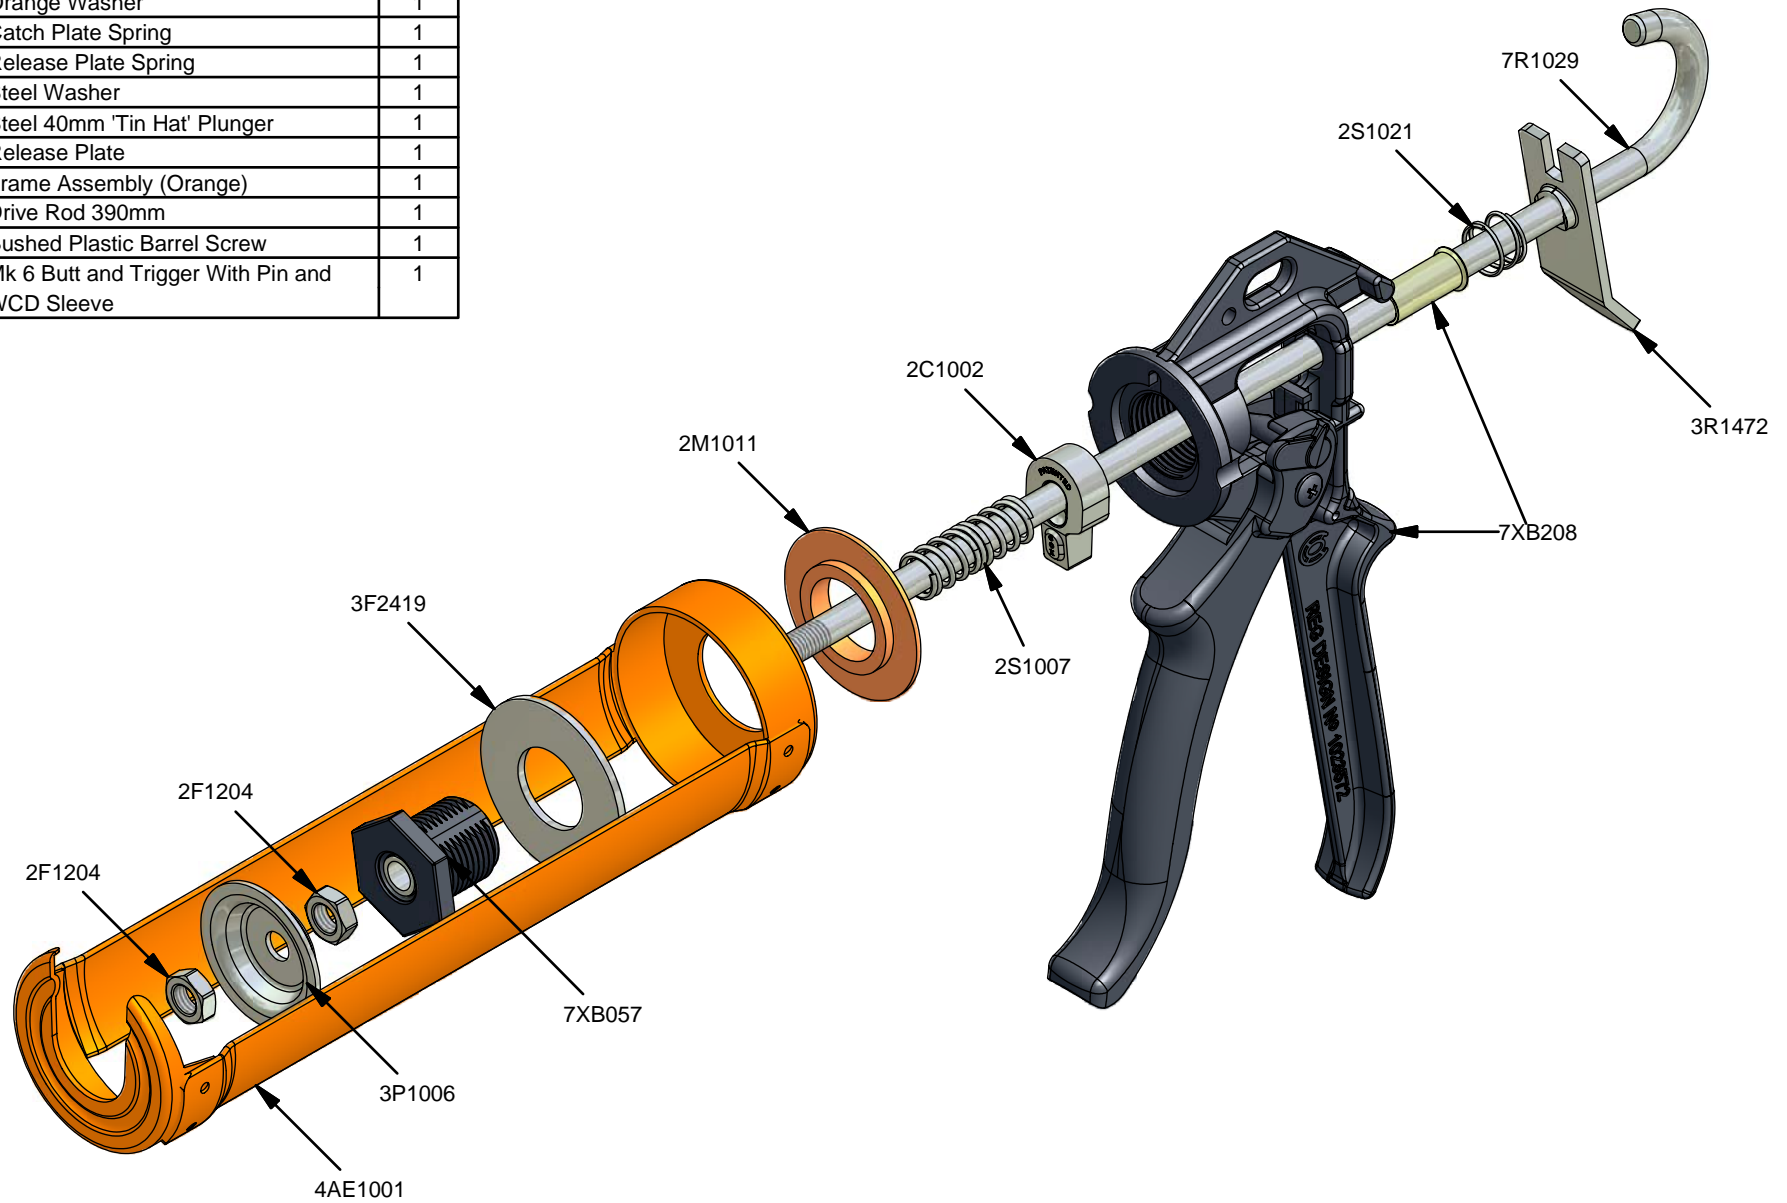

Parts List		
STOCK No	DESCRIPTION	QTY
2C1002	Mk5 Catch Plate	1
2F1204	M8 Lock Nut	2
2M1011	Orange Washer	1
2S1007	Catch Plate Spring	1
2S1021	Release Plate Spring	1
3F2419	Steel Washer	1
3P1006	Steel 40mm 'Tin Hat' Plunger	1
3R1472	Release Plate	1
4AE1001	Frame Assembly (Orange)	1
7R1029	Drive Rod 390mm	1
7XB057	Bushed Plastic Barrel Screw	1
7XB208	Mk 6 Butt and Trigger With Pin and WCD Sleeve	1

Powerflow Cartridge 310 HP

www.pccox.co.uk  
 sales@pccox.co.uk  
 TEL:44(0)1635 264500

REV	DATE
D	25/03/2010

Parts List		
STOCK No	DESCRIPTION	QTY
2C1002	Mk5 Catch Plate	1
2F1204	M8 Lock Nut	2
2M1011	Orange Washer	1
2S1007	Catch Plate Spring	1
2S1021	Release Plate Spring	1
3F2419	Steel Washer	1
3P1006	Steel 40mm 'Tin Hat' Plunger	1
3R1472	Release Plate	1
4AE1001	Frame Assembly (Orange)	1
7R1029	Drive Rod 390mm	1
7XB057	Bushed Plastic Barrel Screw	1
7XB208	Mk 6 Butt and Trigger With Pin and WCD Sleeve	1