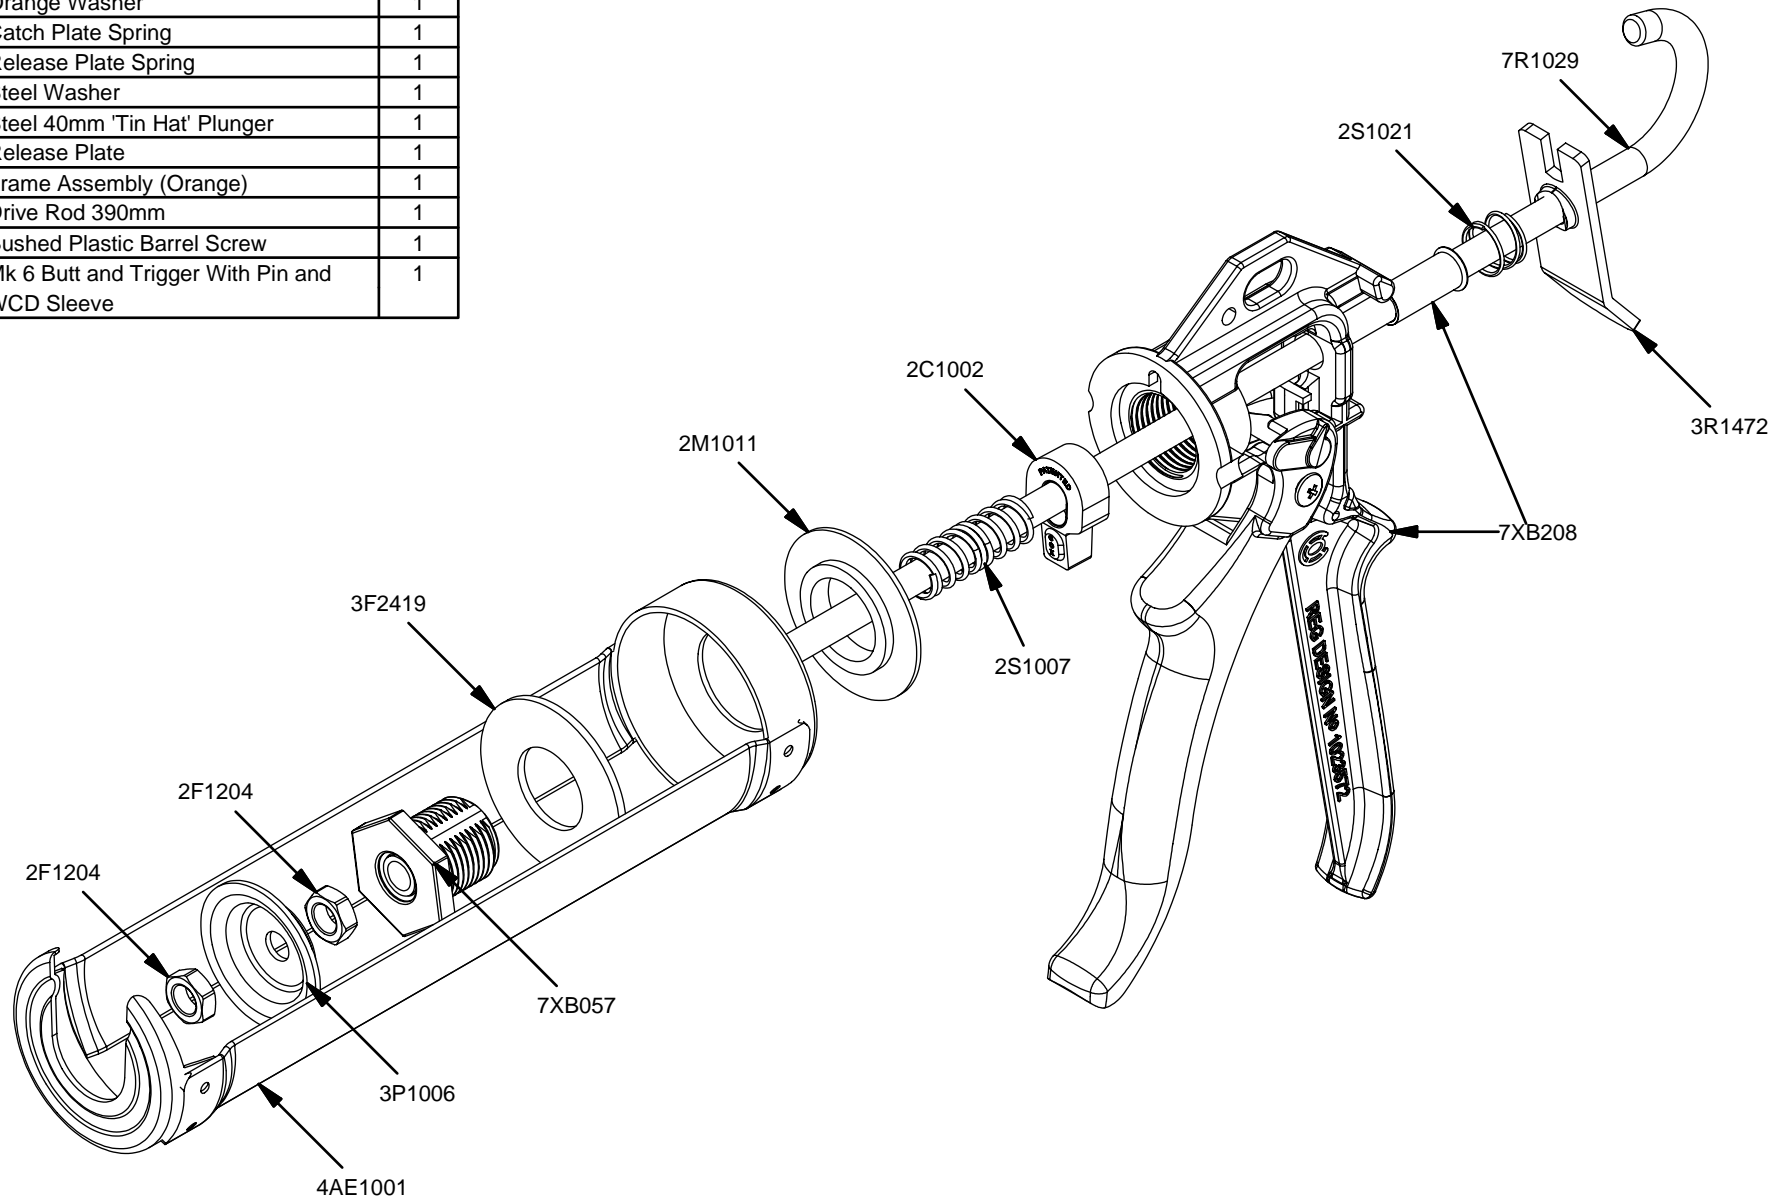

Parts List		
STOCK No	DESCRIPTION	QTY
2C1002	Mk5 Catch Plate	1
2F1204	M8 Lock Nut	2
2M1011	Orange Washer	1
2S1007	Catch Plate Spring	1
2S1021	Release Plate Spring	1
3F2419	Steel Washer	1
3P1006	Steel 40mm 'Tin Hat' Plunger	1
3R1472	Release Plate	1
4AE1001	Frame Assembly (Orange)	1
7R1029	Drive Rod 390mm	1
7XB057	Bushed Plastic Barrel Screw	1
7XB208	Mk 6 Butt and Trigger With Pin and WCD Sleeve	1

Powerflow Cartridge 310 HP

www.pccox.co.uk  
 sales@pccox.co.uk  
 TEL:44(0)1635 264500

REV	DATE
D	25/03/2010

Parts List		
STOCK No	DESCRIPTION	QTY
2C1002	Mk5 Catch Plate	1
2F1204	M8 Lock Nut	2
2M1011	Orange Washer	1
2S1007	Catch Plate Spring	1
2S1021	Release Plate Spring	1
3F2419	Steel Washer	1
3P1006	Steel 40mm 'Tin Hat' Plunger	1
3R1472	Release Plate	1
4AE1001	Frame Assembly (Orange)	1
7R1029	Drive Rod 390mm	1
7XB057	Bushed Plastic Barrel Screw	1
7XB208	Mk 6 Butt and Trigger With Pin and WCD Sleeve	1