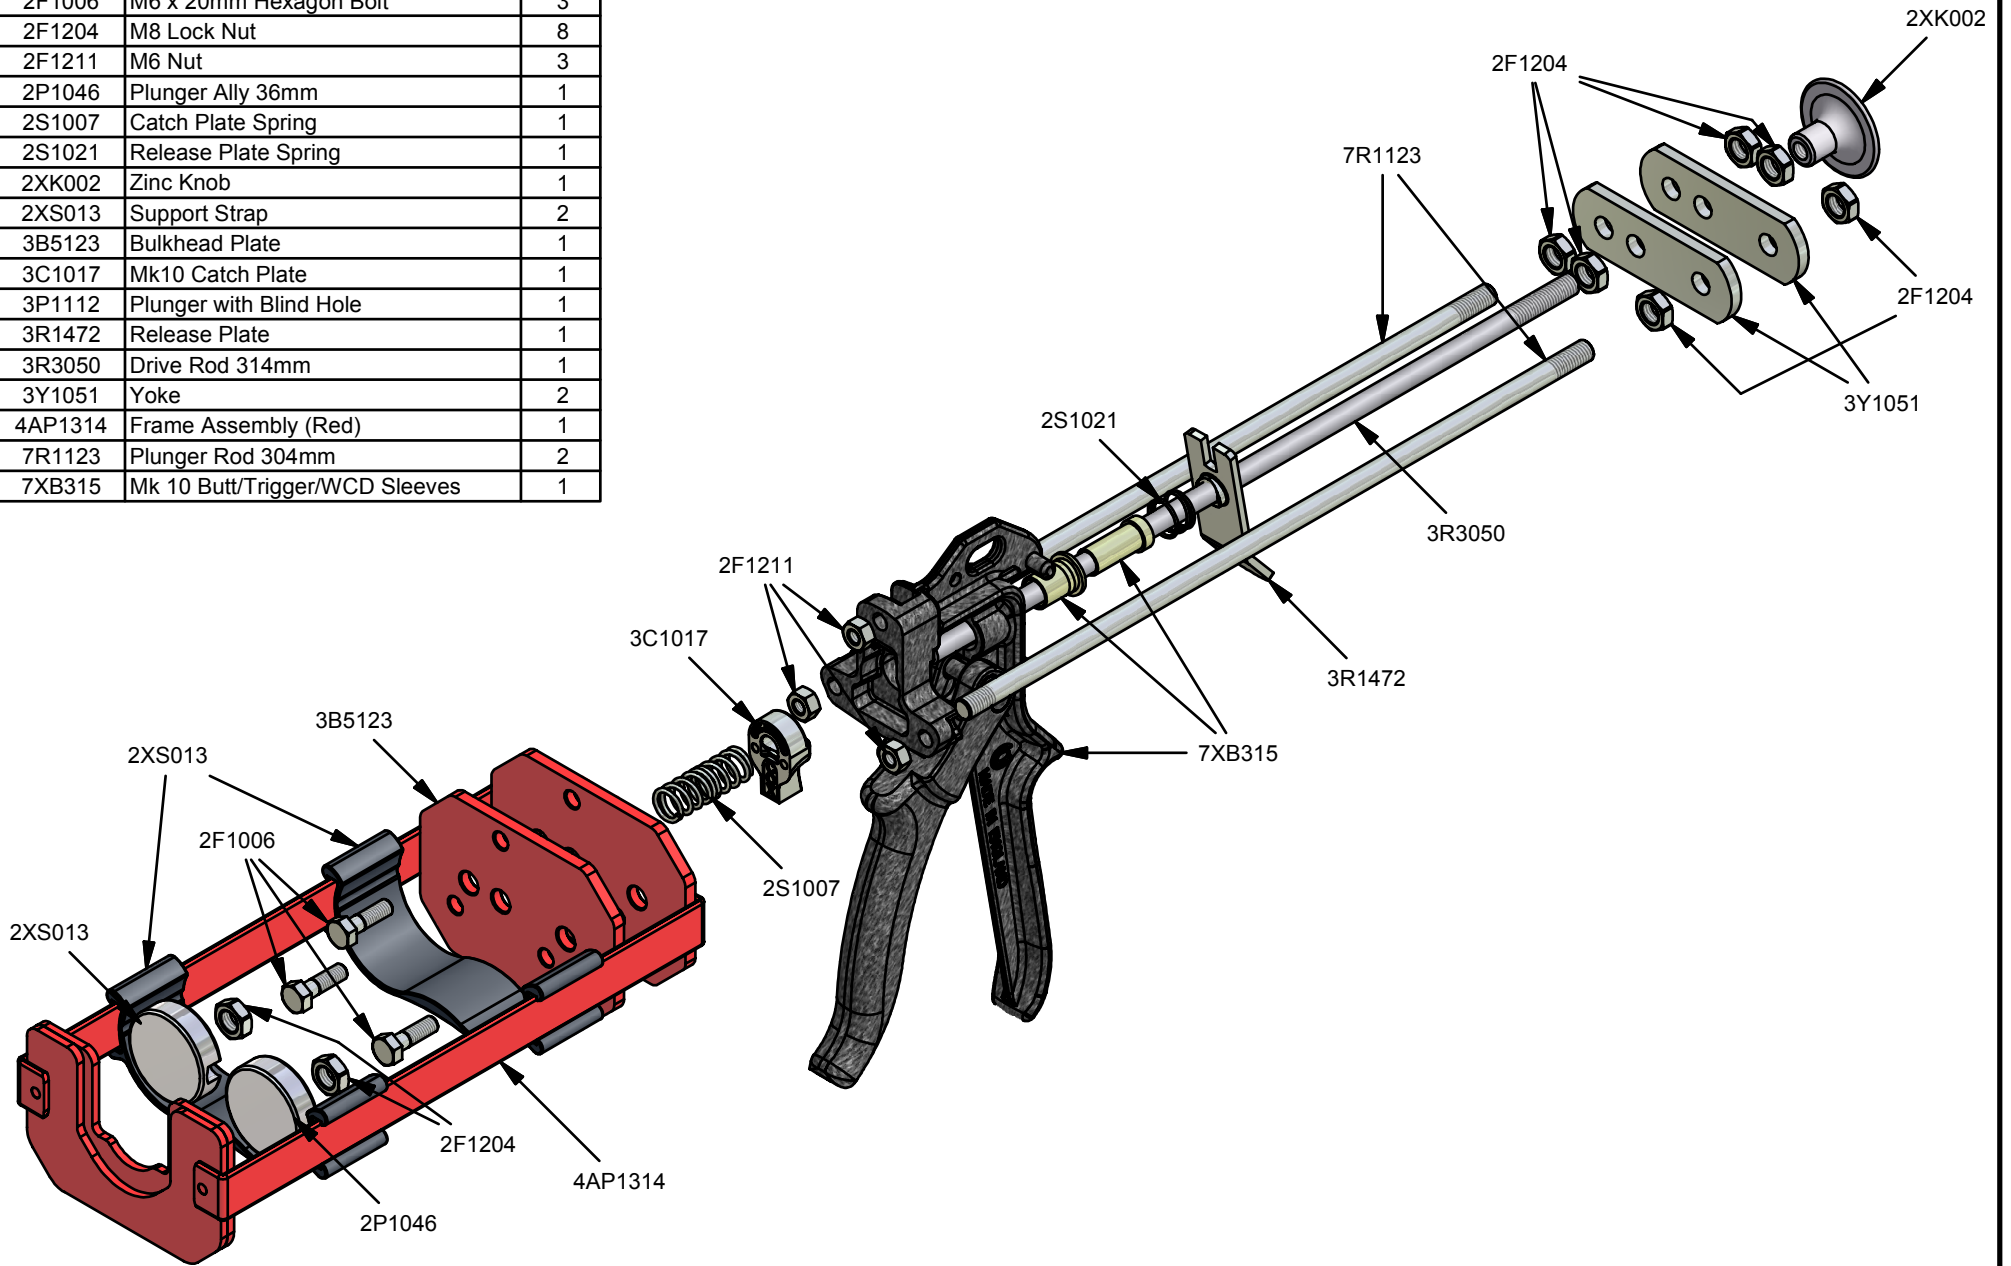

Parts List		
STOCK No	DESCRIPTION	QTY
2F1006	M6 x 20mm Hexagon Bolt	3
2F1204	M8 Lock Nut	8
2F1211	M6 Nut	3
2P1046	Plunger Ally 36mm	1
2S1007	Catch Plate Spring	1
2S1021	Release Plate Spring	1
2XK002	Zinc Knob	1
2XS013	Support Strap	2
3B5123	Bulkhead Plate	1
3C1017	Mk10 Catch Plate	1
3P1112	Plunger with Blind Hole	1
3R1472	Release Plate	1
3R3050	Drive Rod 314mm	1
3Y1051	Yoke	2
4AP1314	Frame Assembly (Red)	1
7R1123	Plunger Rod 304mm	2
7XB315	Mk 10 Butt/Trigger/WCD Sleeves	1

VBM 200X

www.pccox.co.uk  
 sales@pccox.co.uk  
 TEL:44(0)1635 264500

REV	DATE
D	18/08/2003

Parts List		
STOCK No	DESCRIPTION	QTY
2F1006	M6 x 20mm Hexagon Bolt	3
2F1204	M8 Lock Nut	8
2F1211	M6 Nut	3
2P1046	Plunger Ally 36mm	1
2S1007	Catch Plate Spring	1
2S1021	Release Plate Spring	1
2XK002	Zinc Knob	1
2XS013	Support Strap	2
3B5123	Bulkhead Plate	1
3C1017	Mk10 Catch Plate	1
3P1112	Plunger with Blind Hole	1
3R1472	Release Plate	1
3R3050	Drive Rod 314mm	1
3Y1051	Yoke	2
4AP1314	Frame Assembly (Red)	1
7R1123	Plunger Rod 304mm	2
7XB315	Mk 10 Butt/Trigger/WCD Sleeves	1