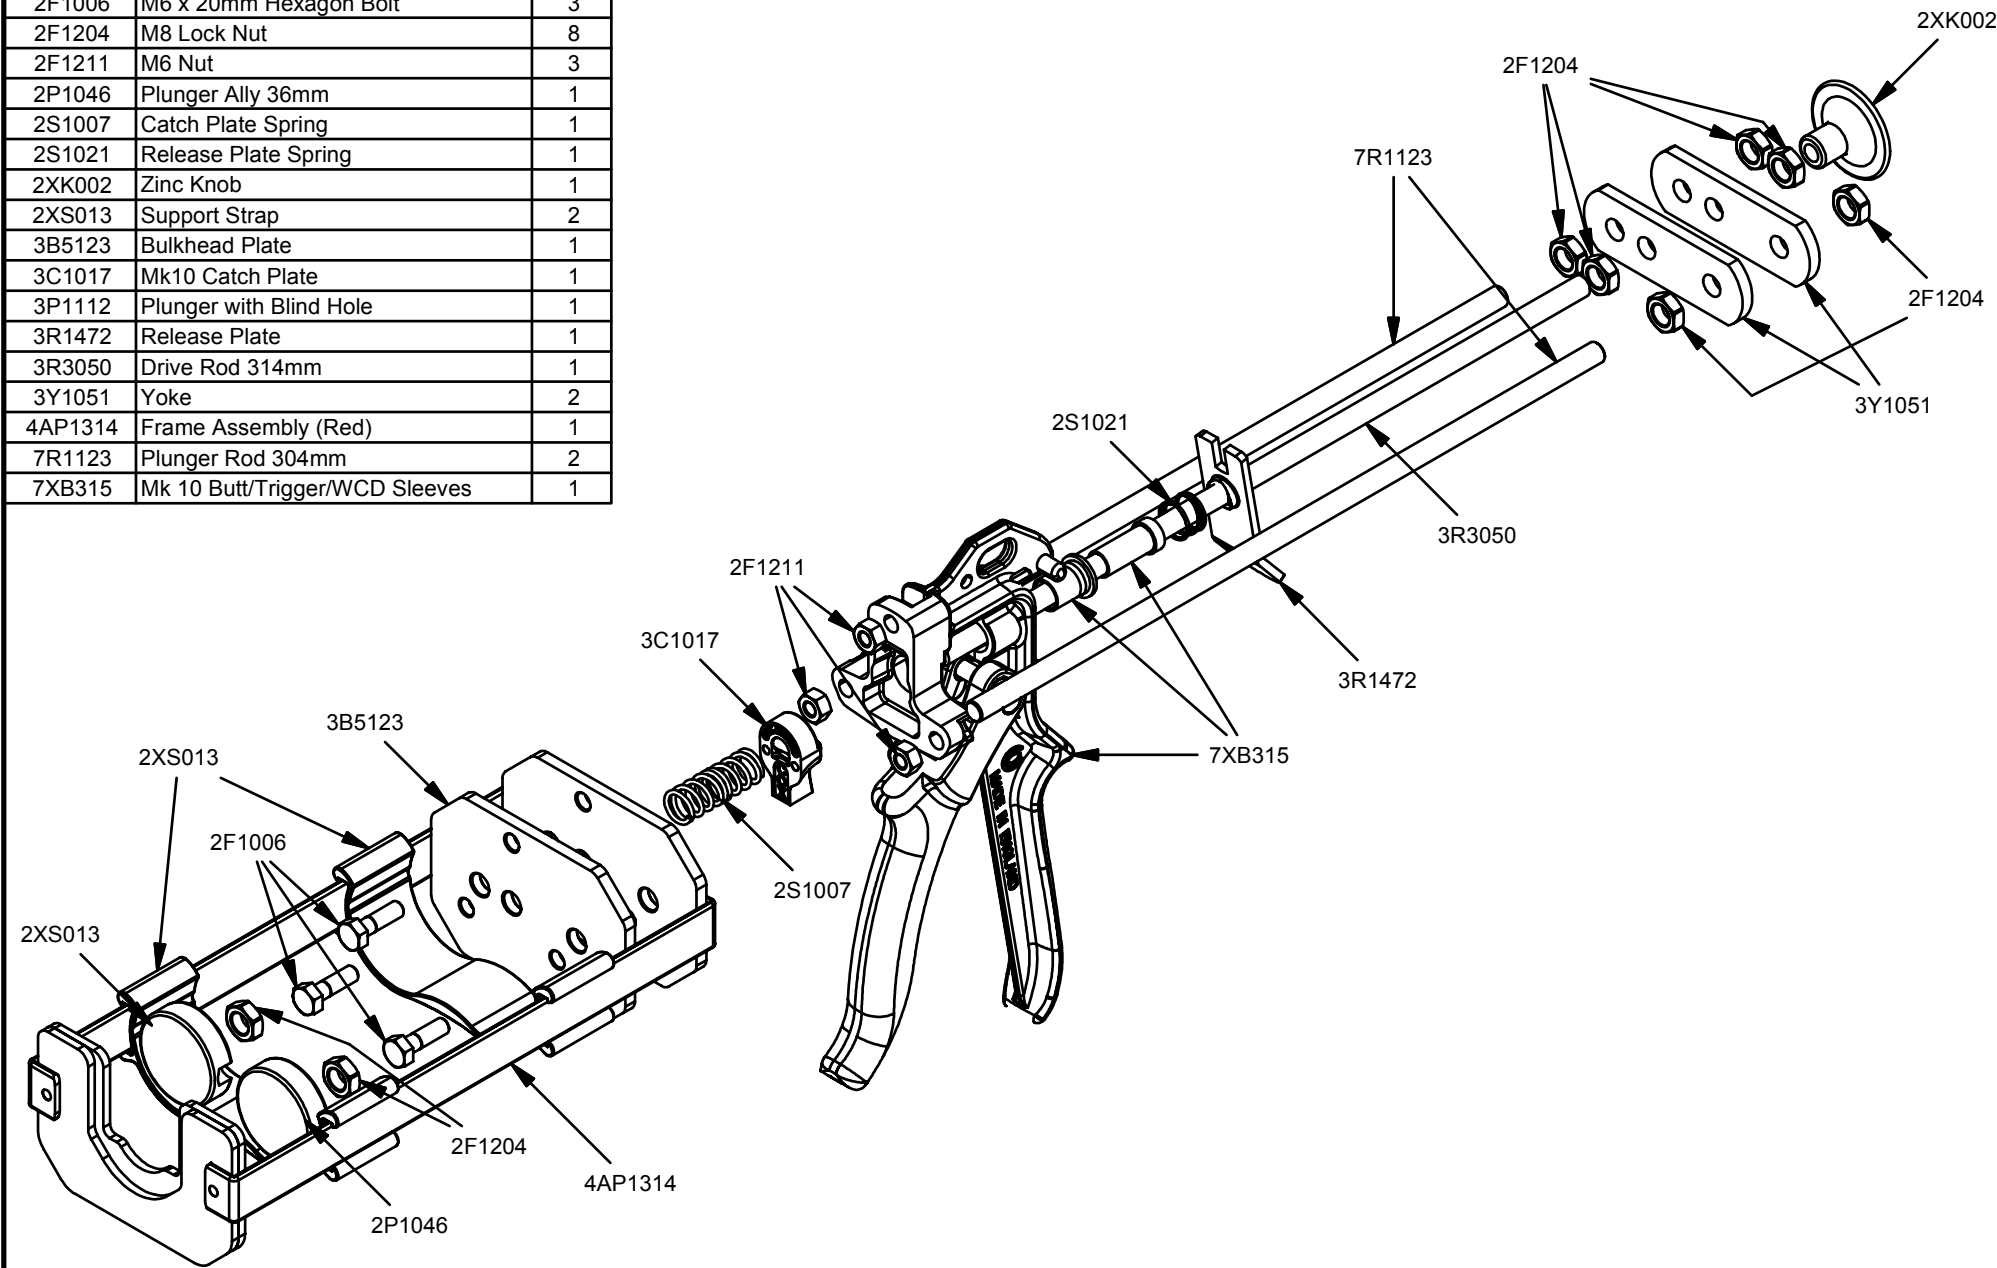

Parts List		
STOCK No	DESCRIPTION	QTY
2F1006	M6 x 20mm Hexagon Bolt	3
2F1204	M8 Lock Nut	8
2F1211	M6 Nut	3
2P1046	Plunger Ally 36mm	1
2S1007	Catch Plate Spring	1
2S1021	Release Plate Spring	1
2XK002	Zinc Knob	1
2XS013	Support Strap	2
3B5123	Bulkhead Plate	1
3C1017	Mk10 Catch Plate	1
3P1112	Plunger with Blind Hole	1
3R1472	Release Plate	1
3R3050	Drive Rod 314mm	1
3Y1051	Yoke	2
4AP1314	Frame Assembly (Red)	1
7R1123	Plunger Rod 304mm	2
7XB315	Mk 10 Butt/Trigger/WCD Sleeves	1

VBM 200X

www.pccox.co.uk  
 sales@pccox.co.uk  
 TEL:44(0)1635 264500

REV	DATE
D	18/08/2003

Parts List		
STOCK No	DESCRIPTION	QTY
2F1006	M6 x 20mm Hexagon Bolt	3
2F1204	M8 Lock Nut	8
2F1211	M6 Nut	3
2P1046	Plunger Ally 36mm	1
2S1007	Catch Plate Spring	1
2S1021	Release Plate Spring	1
2XK002	Zinc Knob	1
2XS013	Support Strap	2
3B5123	Bulkhead Plate	1
3C1017	Mk10 Catch Plate	1
3P1112	Plunger with Blind Hole	1
3R1472	Release Plate	1
3R3050	Drive Rod 314mm	1
3Y1051	Yoke	2
4AP1314	Frame Assembly (Red)	1
7R1123	Plunger Rod 304mm	2
7XB315	Mk 10 Butt/Trigger/WCD Sleeves	1